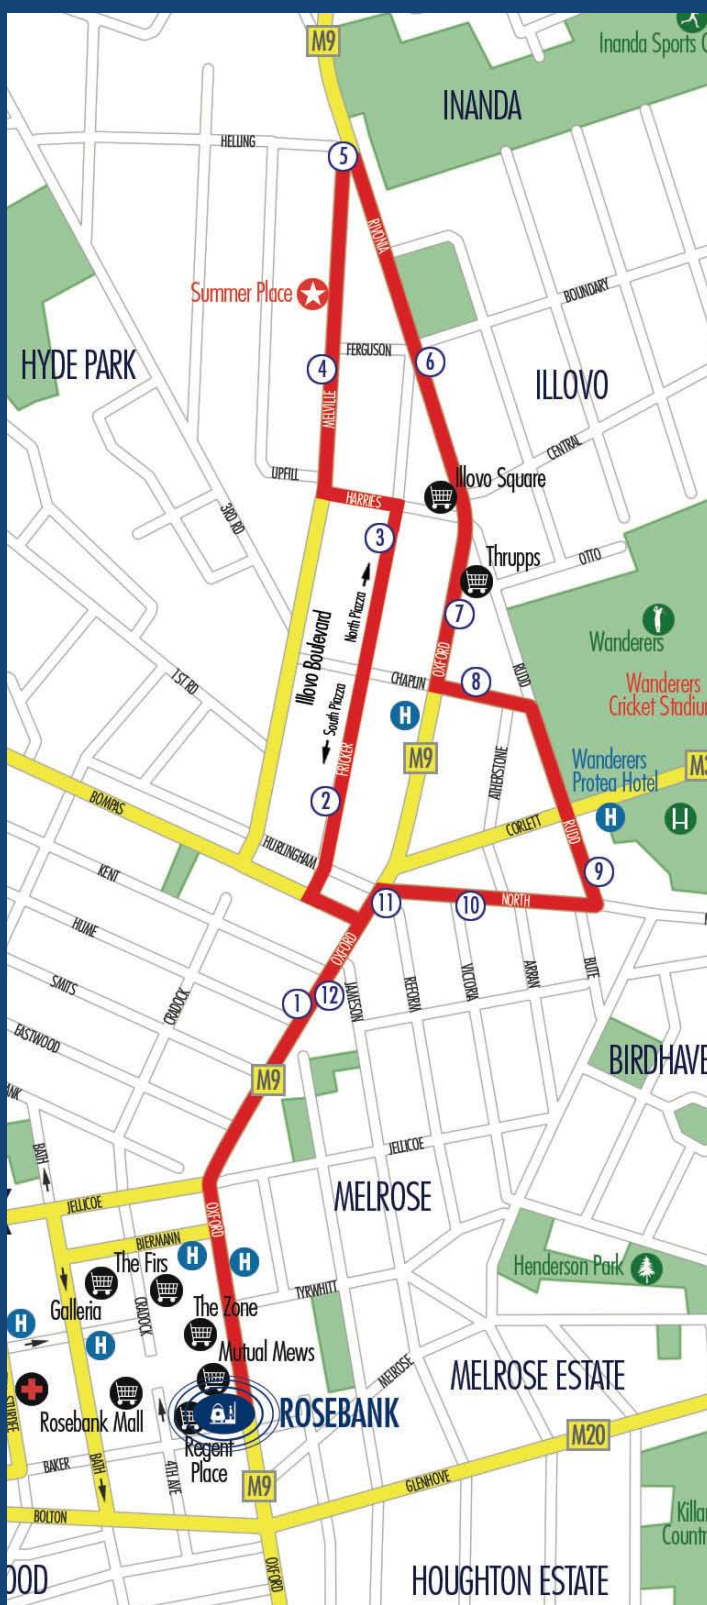

Rb3 Rosebank - Illovo

ATTENTION

Please note that the Bus service makes use of public routes and although we do our utmost to follow the Gautrain timetable very closely, the buses may be delayed by amongst others congestion (especially during peak hours) or road vehicle accidents. Please take further note that the Bus service is at all times subject to the Gautrain disclaimer.

NOTE

You must have a valid Gautrain Gold Card to board a Bus as cash is not accepted on the buses. One card is required per passenger. You can use this card over and over again. Every second Bus is equipped for easy wheelchair access.

Rosebank Station

- 1 Oxford Rd & Hume Rd
- 2 Illovo Blvd, South Piazza
- 3 Illovo Blvd, North Piazza
- 4 54 Melville Rd
- 5 Summer Place, Melville Rd - End of Route
- 6 Oxford Rd & Boundary Rd
- 7 Thrupps Center, Oxford Rd
- 8 Chaplin Rd & Rudd Rd
- 9 Wanderers Protea Hotel, Rudd Rd
- 10 North St & Atherstone Rd
- 11 Oxford Rd & North St
- 12 Oxford Rd & Hume Rd

To find out where your bus is please dial 010 223 1098

CUSTOMER CARE LINE:
0800 GAUTRAIN (428 87246) or
www.gautrain.co.za | www.gautrain.mobi

Join